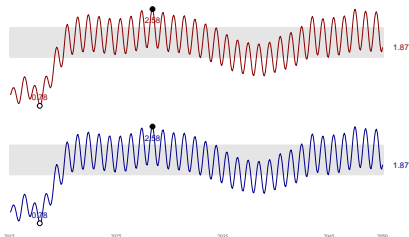

Dry Wet

Gastropods

High Climate – Low Development

High Climate – Medium Development

High Climate – High Development

Medium Climate – Low Development

Medium Climate – Medium Development

Medium Climate – High Development

Low Climate – Low Development

Low Climate – Medium Development

Low Climate – High Development