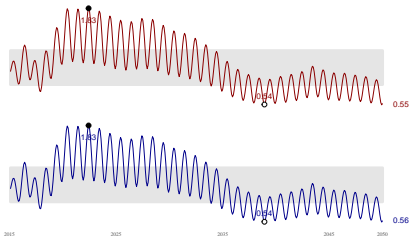

Dry Wet

Gastropods

High Climate – Low Development

High Climate – Medium Development

High Climate – High Development

Medium Climate – Low Development

Medium Climate – Medium Development

Medium Climate – High Development

Low Climate – Low Development

Low Climate – Medium Development

Low Climate – High Development