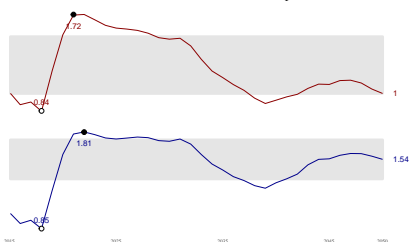

Dry Wet

Gastropods

High Climate – Low Development

High Climate – Medium Development

High Climate – High Development

Medium Climate – Low Development

Medium Climate – Medium Development

Medium Climate – High Development

Low Climate – Low Development

Low Climate – Medium Development

Low Climate – High Development