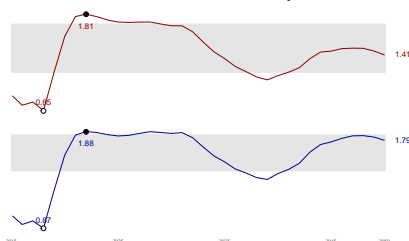

Dry Wet

Gastropods

High Climate – Low Development

High Climate – Medium Development

High Climate – High Development

Medium Climate – Low Development

Medium Climate – Medium Development

Medium Climate – High Development

Low Climate – Low Development

Low Climate – Medium Development

Low Climate – High Development