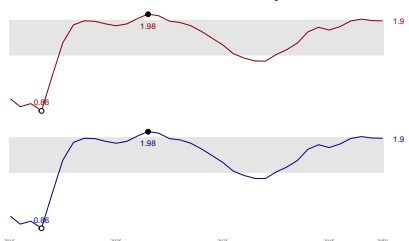

Dry Wet

Gastropods

High Climate – Low Development

High Climate – Medium Development

High Climate – High Development

Medium Climate – Low Development

Medium Climate – Medium Development

Medium Climate – High Development

Low Climate – Low Development

Low Climate – Medium Development

Low Climate – High Development