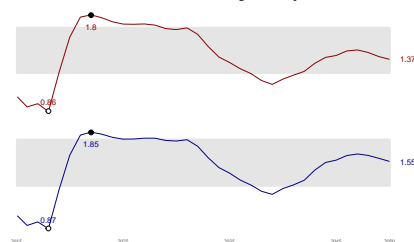

Dry Wet

Gastropods

High Climate – Low Development

High Climate – Medium Development

High Climate – High Development

Medium Climate – Low Development

Medium Climate – Medium Development

Medium Climate – High Development

Low Climate – Low Development

Low Climate – Medium Development

Low Climate – High Development