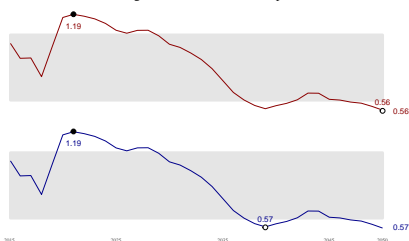

Dry Wet

Gastropods

High Climate – Low Development

High Climate – Medium Development

High Climate – High Development

Medium Climate – Low Development

Medium Climate – Medium Development

Medium Climate – High Development

Low Climate – Low Development

Low Climate – Medium Development

Low Climate – High Development