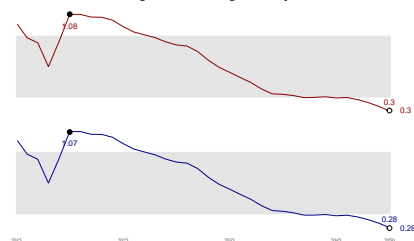

Dry Wet

Gastropods

High Climate – Low Development

High Climate – Medium Development

High Climate – High Development

Medium Climate – Low Development

Medium Climate – Medium Development

Medium Climate – High Development

Low Climate – Low Development

Low Climate – Medium Development

Low Climate – High Development