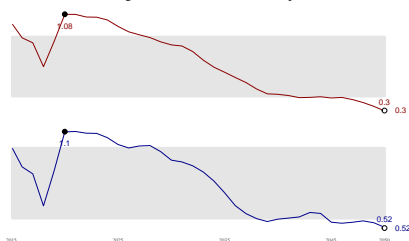

Dry Wet

Gastropods

High Climate – Low Development

High Climate – Medium Development

High Climate – High Development

Medium Climate – Low Development

Medium Climate – Medium Development

Medium Climate – High Development

Low Climate – Low Development

Low Climate – Medium Development

Low Climate – High Development