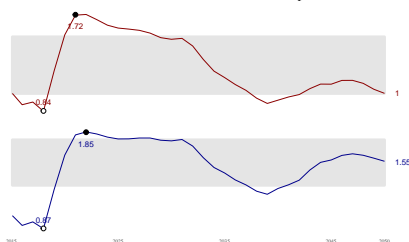

Dry Wet

Gastropods

High Climate – Low Development

High Climate – Medium Development

High Climate – High Development

Medium Climate – Low Development

Medium Climate – Medium Development

Medium Climate – High Development

Low Climate – Low Development

Low Climate – Medium Development

Low Climate – High Development